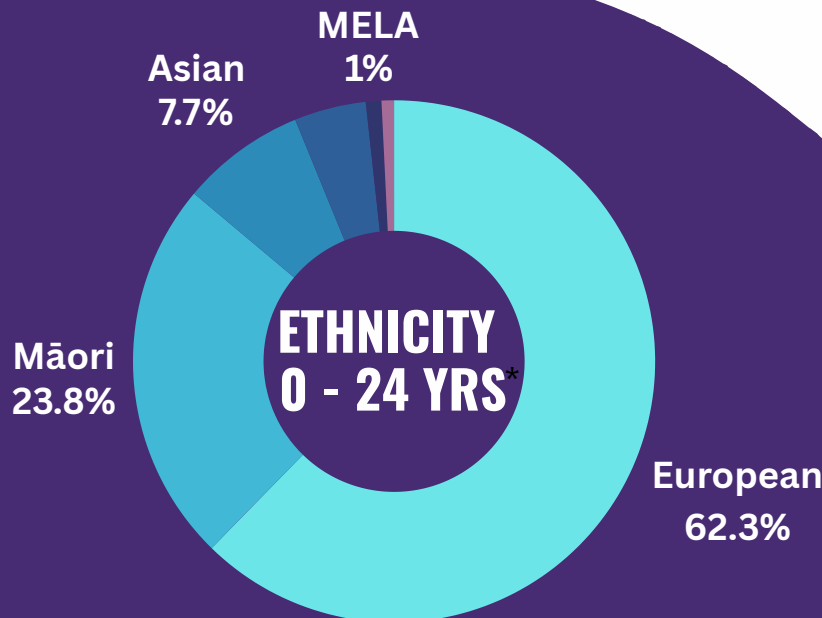

# CHILDREN AND YOUNG PEOPLE Tauranga Demographics

1 IN 5 people in Tauranga

ARE TAMARIKI 0-14 YEARS

14%

17,943 of the Total Population of Tauranga live in the most deprived areas (9 and 10).

ACTUAL 2018 CENSUS DATA

16%

0 - 4 YEAR OLDS

1,470 pre-schoolers lived in the most socio-economically deprived areas in Tauranga.

## TOTAL TAURANGA POPULATION

Census 2018

Actual 2018\* **136,668**

Predicted 2023# **157,000**

ETHNICITY  
0 - 24 YRS\*

CENSUS 2018 \*

**42,225**

YOUNG PEOPLE

0 - 24 Years

PREDICTED 2023 #

**46,785**

Community  
Insights

[www.communityinsights.org.nz](http://www.communityinsights.org.nz)

Reference: Child & Youth Wellbeing Dashboards  
<https://www.communityinsights.org.nz/c-i-social-data/>